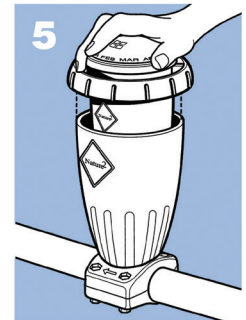

Simple Do-it-Yourself Setup

Nature2 easily installs into your return line, so all you have to do is activate the cartridge and let it do the rest.

1 Turn pool pump off. Secure clamp assembly on the return line. For above-ground pools with corrugated pipe, use enclosed PVC adapter.

2 Cut hole in rigid PVC pipe using a power drill and the enclosed hole saw.

3 Insert the flow diverter into hole and snap it into place.

4 Snap dispenser shell onto clamp.

5 Thread the cartridge into the clamp, turn on pool pump and activate the cartridge. See manual for start up instructions.