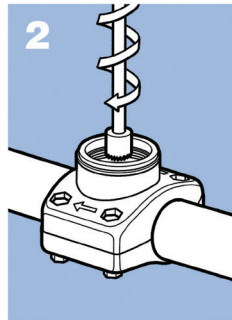

Simple Do-it-Yourself Setup

Nature2 easily installs into your return line, so all you have to do is activate the cartridge and let it do the rest.

1 Turn pool pump off. Secure clamp assembly on the return line. For above-ground pools with corrugated pipe, use enclosed PVC adapter.

2 Cut hole in rigid PVC pipe using a power drill and the enclosed hole saw.

3 Insert the flow diverter into hole and snap it into place.

4 Snap dispenser shell onto clamp.

5 Thread the cartridge into the clamp, turn on pool pump and activate the cartridge. See manual for start up instructions.