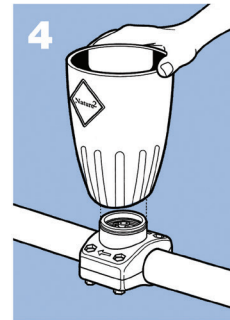

Simple Do-it-Yourself Setup

Nature2 easily installs into your return line, so all you have to do is activate the cartridge and let it do the rest.

1 Turn pool pump off. Secure clamp assembly on the return line. For above-ground pools with corrugated pipe, use enclosed PVC adapter.

2 Cut hole in rigid PVC pipe using a power drill and the enclosed hole saw.

3 Insert the flow diverter into hole and snap it into place.

4 Snap dispenser shell onto clamp.

5 Thread the cartridge into the clamp, turn on pool pump and activate the cartridge. See manual for start up instructions.