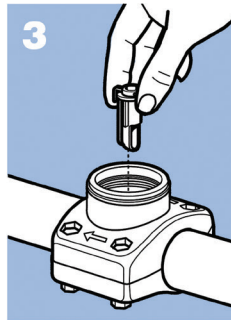

Simple Do-it-Yourself Setup

Nature2 easily installs into your return line, so all you have to do is activate the cartridge and let it do the rest.

1 Turn pool pump off. Secure clamp assembly on the return line. For above-ground pools with corrugated pipe, use enclosed PVC adapter.

2 Cut hole in rigid PVC pipe using a power drill and the enclosed hole saw.

3 Insert the flow diverter into hole and snap it into place.

4 Snap dispenser shell onto clamp.

5 Thread the cartridge into the clamp, turn on pool pump and activate the cartridge. See manual for start up instructions.