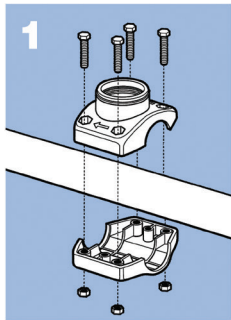

Simple Do-it-Yourself Setup

Nature2 easily installs into your return line, so all you have to do is activate the cartridge and let it do the rest.

1 Turn pool pump off. Secure clamp assembly on the return line. For above-ground pools with corrugated pipe, use enclosed PVC adapter.